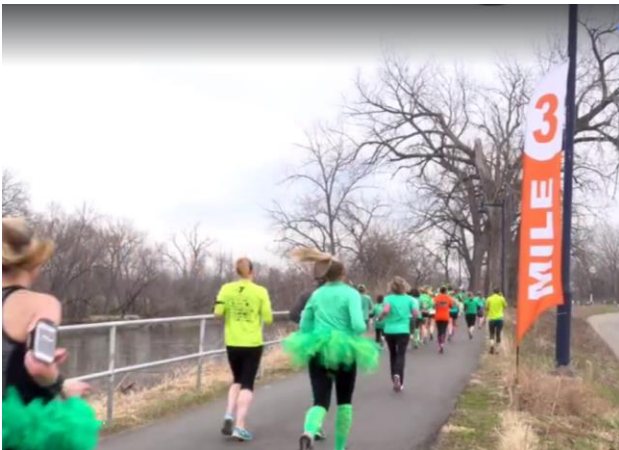

MILE MARKERS

[REQUEST YOUR EQUIPMENT HERE >>](#)

Pink Gorilla Events
3121 S. 6th St
Lincoln, NE 68502