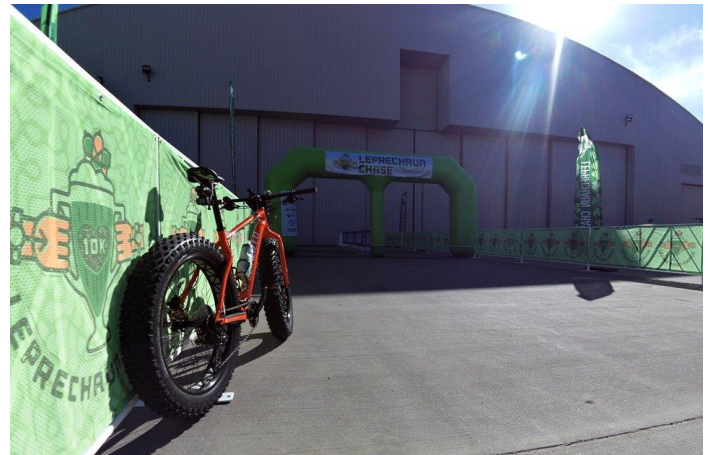

CROWD CONTROL FENCE

[WATCH VIDEO WITH FENCE IN IT >>](#)